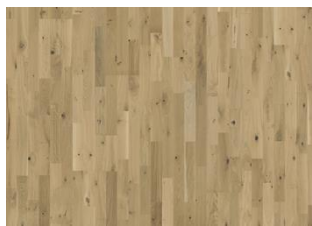

Other products in this collection

Urban Brown Strip