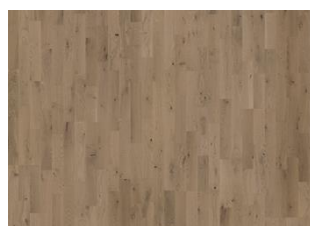

DETAIL DESCRIPTION

Naturally occuring wood colour variations allowed, from light to dark brown. Sapwood will occur. The product includes medium sound and black knots. Knots may vary in size and numbers.

COLOUR CHANGE

Stained product - noticeable color change over time.

FACTS

Wood Species	Oak
Design	3-strip
Grading	Lively
Range	Kährs Original
Collection	Beyond Retro Collection
Resandable	2-3 times
Natural/Stained	Stained
Brinell Value	3,7
Joint	Woodloc® 5S
Floor heating	Yes
Warranty	30 years
Wear-layer material	Hardwood
Wear Layer Thickness	3.5 mm
Core material	Pine/Spruce/Alder
Backside material	Spruce Veneer
Thickness	15 mm
Installation method	Floating, Glue-down
Surface Colour	Soft rosé
LRV	26

Other products in this collection

Urban Brown Strip

Loft White Strip

Loft White Plank

Charcoal Light Strip

Frosted Oat Plank

Urban Brown Plank

Frozen Hazelnut Plank

Pearl Grey Plank

Frosted Oat Strip

Charcoal Light Plank

Pearl Grey Strip

Frozen Hazelnut Strip

CERTIFICATES

Descriptions & Imagery

All samples, images and product description, plus photo and brochure specifications are there for the sole purpose of giving an approximate idea of the items described in them. They shall not form part of the contract or have any contractual force and should be viewed for illustrative purposes only. We cannot guarantee that your computer's display or the quality of the print will accurately reflect the colour of the products. Your product may vary slightly from the images within this literature.