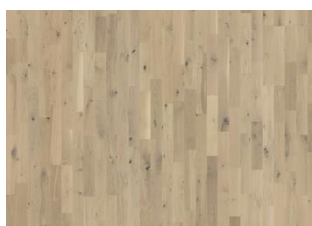

DETAIL DESCRIPTION

Naturally occuring wood colour variations allowed, from light to dark brown. Sapwood will occur. The product includes medium sound and black knots. Knots may vary in size and numbers.

COLOUR CHANGE

Stained product - noticeable color change over time.

FACTS

Wood Species	Oak
Design	3-strip
Grading	Lively
Range	Kährs Original
Collection	Beyond Retro Collection
Resandable	2-3 times
Natural/Stained	Stained
Brinell Value	3,7
Joint	Woodloc® 5S
Floor heating	Yes
Warranty	30 years
Wear-layer material	Hardwood
Wear Layer Thickness	3.5 mm
Core material	Pine/Spruce/Alder
Backside material	Spruce Veneer
Thickness	15 mm
Installation method	Floating, Glue-down
Surface Colour	Soft rosé
LRV	26

Other products in this collection

Urban Brown Strip

Loft White Strip

Loft White Plank

Charcoal Light Strip

Frosted Oat Plank

Urban Brown Plank

Frozen Hazelnut Plank

Pearl Grey Plank

Frosted Oat Strip

Charcoal Light Plank

Pearl Grey Strip

Frozen Hazelnut Strip

CERTIFICATES

Descriptions & Imagery

All samples, images and product description, plus photo and brochure specifications are there for the sole purpose of giving an approximate idea of the items described in them. They shall not form part of the contract or have any contractual force and should be viewed for illustrative purposes only. We cannot guarantee that your computer's display or the quality of the print will accurately reflect the colour of the products. Your product may vary slightly from the images within this literature.