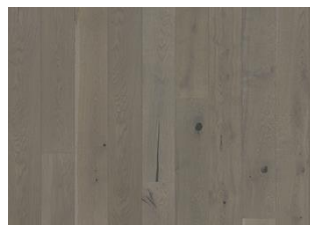

DETAIL DESCRIPTION

Naturally occuring wood colour variations allowed, from light to dark brown. Sapwood will occur. The product includes medium sound and black knots. Knots may vary in size and numbers.

COLOUR CHANGE

Stained product - noticeable color change over time.

FACTS

Wood Species	Oak
Design	3-strip
Grading	Lively
Range	Kährs Original
Collection	Beyond Retro Collection
Resandable	2-3 times
Natural/Stained	Stained
Brinell Value	3,7
Joint	Woodloc® 5S
Floor heating	Yes
Warranty	30 years
Wear-layer material	Hardwood
Wear Layer Thickness	3.5 mm
Core material	Pine/Spruce/Alder
Backside material	Spruce Veneer
Thickness	15 mm
Installation method	Floating, Glue-down
Surface Colour	Soft rosé
LRV	26

Other products in this collection

Urban Brown Strip

Loft White Strip

Loft White Plank

Charcoal Light Strip

Frosted Oat Plank

Urban Brown Plank

Frozen Hazelnut Plank

Pearl Grey Plank

Frosted Oat Strip

Charcoal Light Plank

Pearl Grey Strip

Frozen Hazelnut Strip

CERTIFICATES

Descriptions & Imagery

All samples, images and product description, plus photo and brochure specifications are there for the sole purpose of giving an approximate idea of the items described in them. They shall not form part of the contract or have any contractual force and should be viewed for illustrative purposes only. We cannot guarantee that your computer's display or the quality of the print will accurately reflect the colour of the products. Your product may vary slightly from the images within this literature.