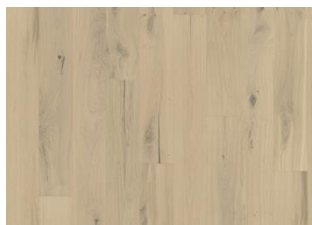

DETAIL DESCRIPTION

Naturally occuring wood colour variations allowed, from light to dark brown. Sapwood will occur. The product includes medium sound and black knots. Knots may vary in size and numbers.

COLOUR CHANGE

Stained product - noticeable color change over time.

FACTS

Wood Species	Oak
Design	3-strip
Grading	Lively
Range	Kährs Original
Collection	Beyond Retro Collection
Resandable	2-3 times
Natural/Stained	Stained
Brinell Value	3,7
Joint	Woodloc® 5S
Floor heating	Yes
Warranty	30 years
Wear-layer material	Hardwood
Wear Layer Thickness	3.5 mm
Core material	Pine/Spruce/Alder
Backside material	Spruce Veneer
Thickness	15 mm
Installation method	Floating, Glue-down
Surface Colour	Soft rosé
LRV	26

Other products in this collection

Urban Brown Strip

Loft White Strip

Loft White Plank

Charcoal Light Strip

Frosted Oat Plank

Urban Brown Plank

Frozen Hazelnut Plank

Pearl Grey Plank

Frosted Oat Strip

Charcoal Light Plank

Pearl Grey Strip

Frozen Hazelnut Strip

CERTIFICATES

Descriptions & Imagery

All samples, images and product description, plus photo and brochure specifications are there for the sole purpose of giving an approximate idea of the items described in them. They shall not form part of the contract or have any contractual force and should be viewed for illustrative purposes only. We cannot guarantee that your computer's display or the quality of the print will accurately reflect the colour of the products. Your product may vary slightly from the images within this literature.